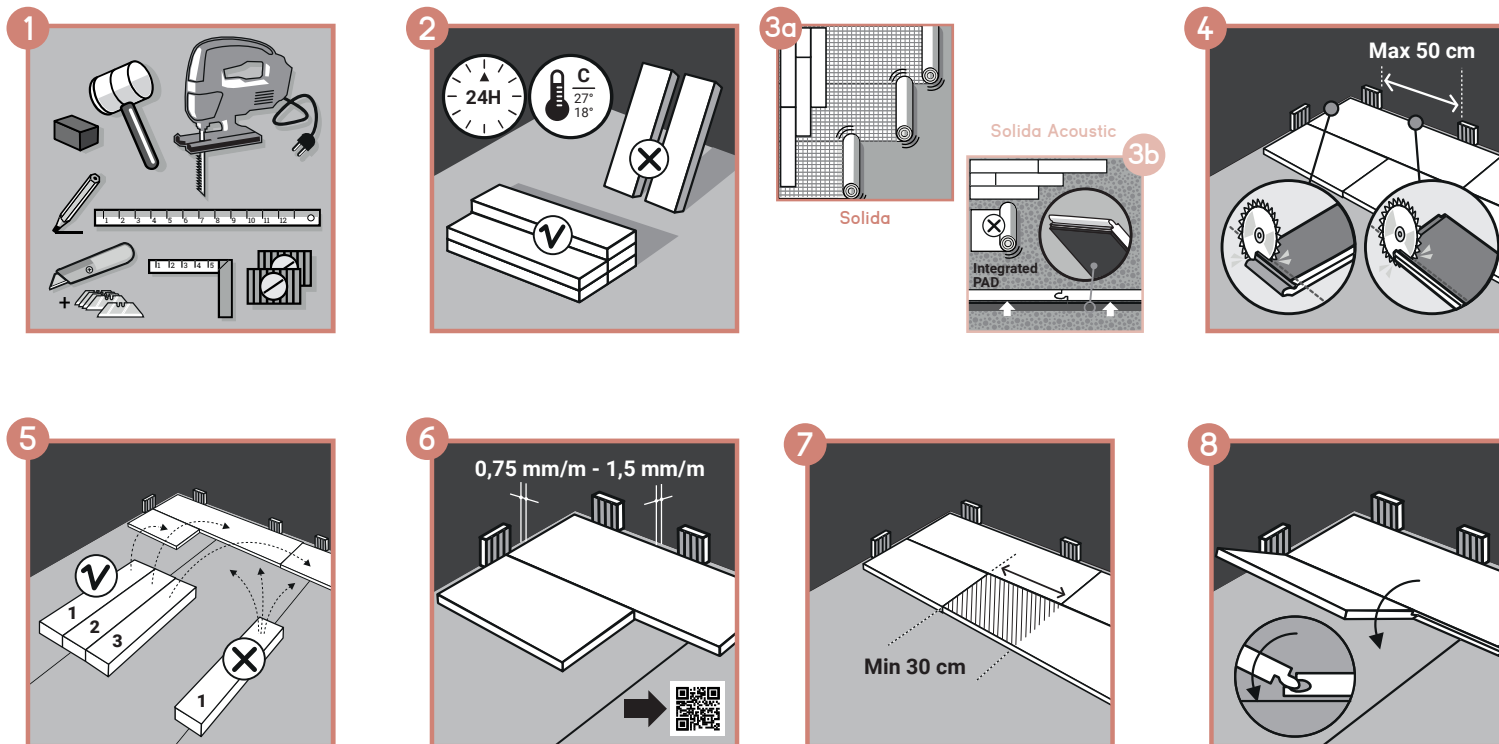

# Installation

## WORRY-FREE RIGID CLICK SYSTEM

Solida & Solida Acoustic are remarkably easy to install. Available with or without integrated pad, you can choose the method that's best for you. Either way, Solida & Solida Acoustic's rigid core and reliable locking system assure a smooth installation for a lasting result.