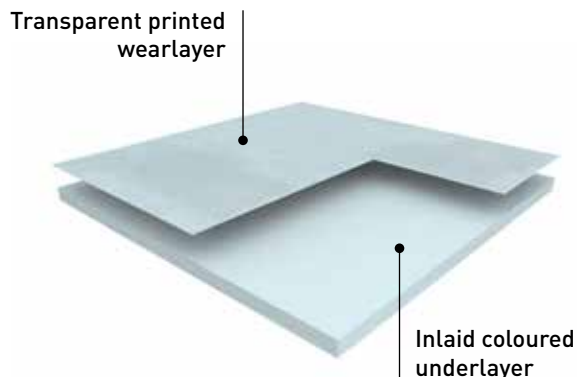

7201 Moonlight

7408 Skyline

7414 Fabric Denim

7012 Breeze

MURAL CALYPSO is a multilayered wall covering in 2m width roll and with a B-s2,d0 fire classification according to EN 13501.

It is hot welded with CR41 welding rods for a perfect water tightness. It is made of a printed transparent wear layer and a coloured under layer for a better aspect of the welding. This layer comprises up to 30% of recycled products.

It does not contain any CMR 1 & 2 component and is 100% compliant with REACH.

It is 100% recyclable.

This wall covering is specially recommended for wet room areas and makes the installation in angles easier thanks to its flexibility.