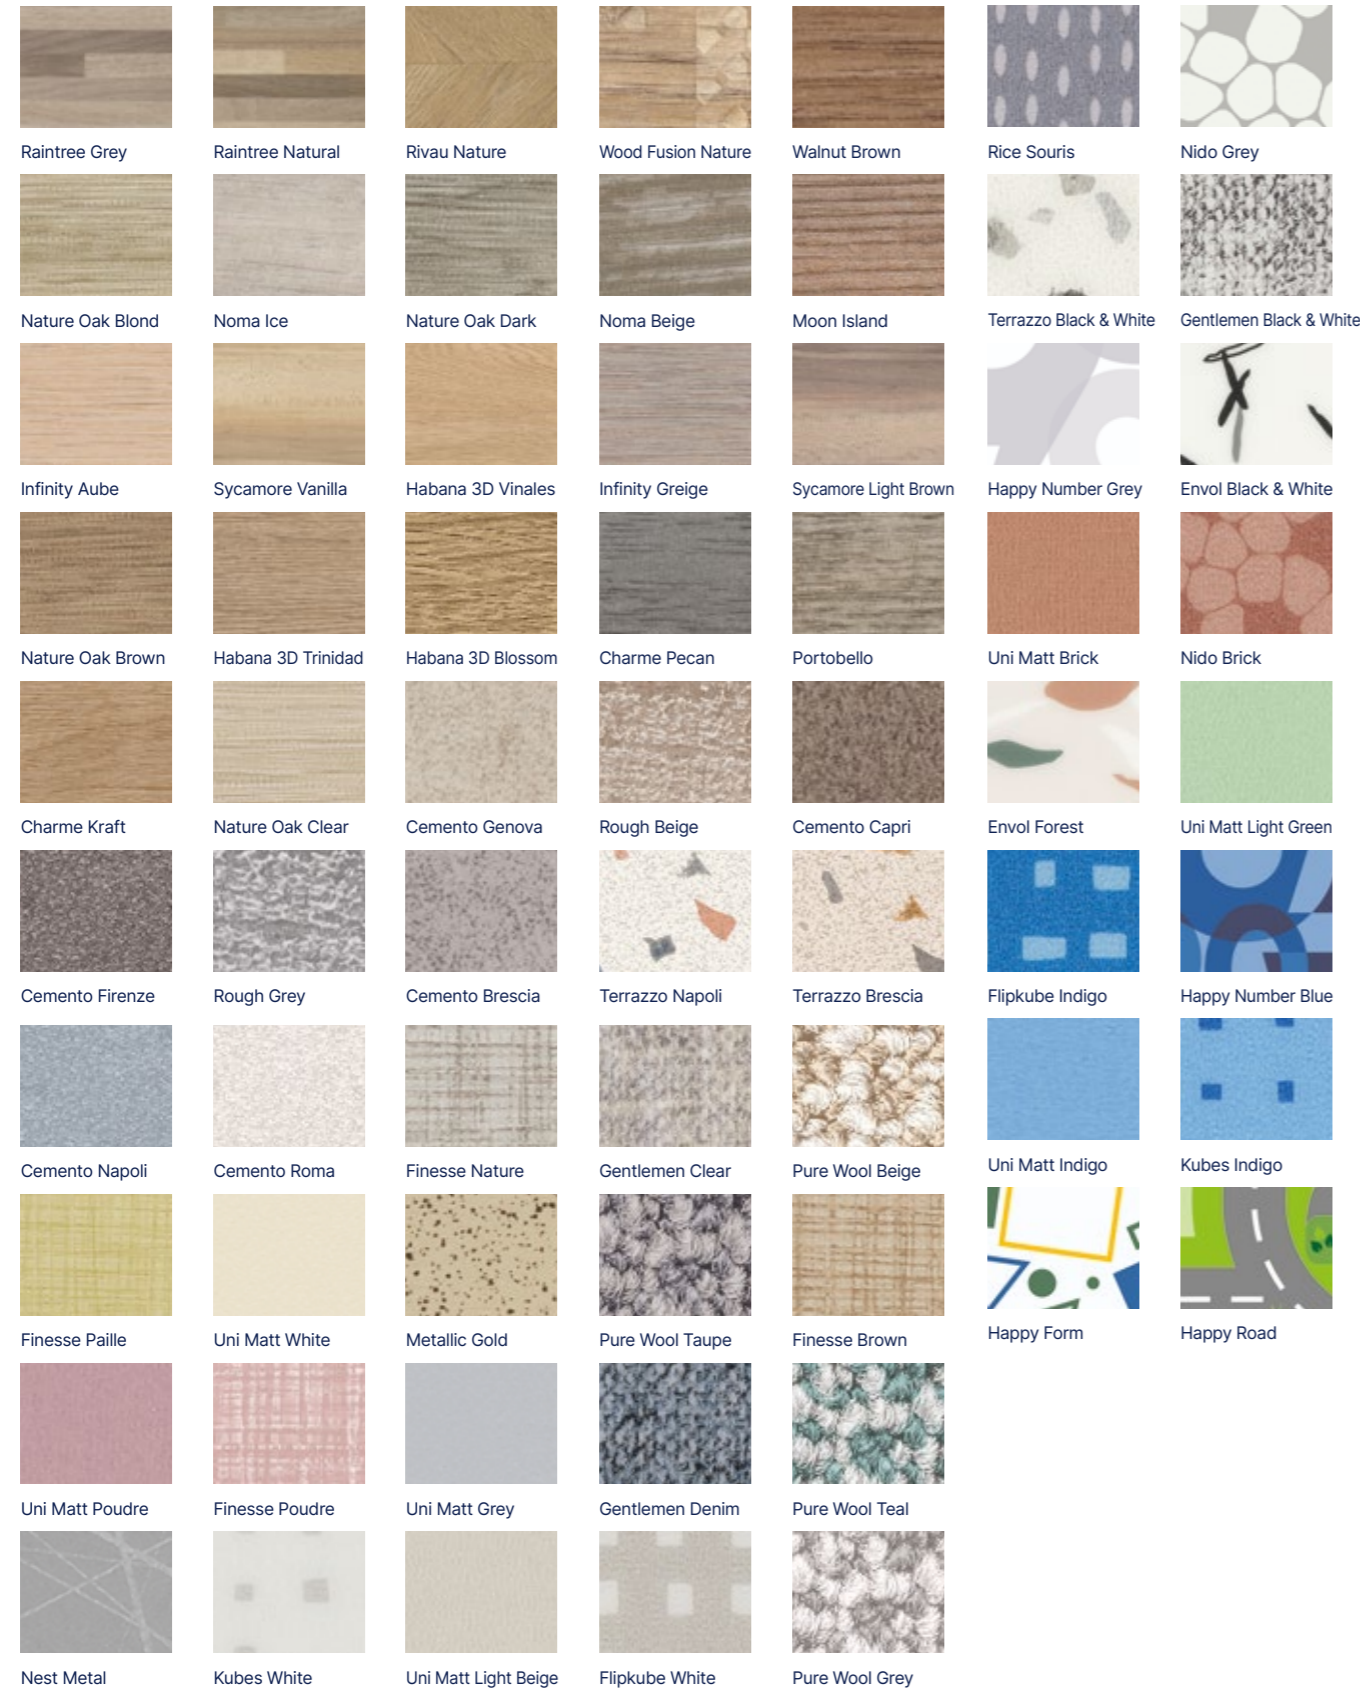

Taralay Impression palette

Codes	Colours	LRV	NCS	Taralay Impression hop
0543	Cemento Brescia	32,5	4502-Y	○
0524	Cemento Capri	21,8	5010-Y30R	○
1025	Cemento Firenze	22	5005-Y80R	○
0523	Cemento Genova	43,1	3005-Y50R	○
1024	Cemento Napoli	33,8	4502-B	○
1026	Cemento Roma	37,8	3005-Y50R	○
1093	Charme Kraft	26,9	4010-Y30R	○
0723	Charme Pecan	24,3	5502-R	○
1041	Chess Black & White	36,7	1002-Y50R + 8000-N	○
1098	Envol Black & White	44,4	1002-R	○
1099	Envol Forest	48	1505-Y90R	○
1063	Finesse Brown	36	3010-Y50R	○
1064	Finesse Nature	37,6	3502-Y	○
1065	Finesse Paille	44,5	3020-Y	○
1066	Finesse Poudre	40,5	3010-R10B	○
1043	Flipkube Garden	18,6	5030-G10Y	○
1042	Flipkube Indigo	16,7	3050-R80B	○
1044	Flipkube Lagoon	26,7	1565-B	○
1075	Flipkube Purple	16,2	4030-R60B	○
1045	Flipkube White	42,7	3005-Y80R	○
1067	Gentlemen Black & White	34	3502-R	○
0770	Gentlemen Clear	46,2	3002-R	○
1068	Gentlemen Denim	23,2	4502-B	○
1069	Habana 3D Trinidad	24,7	4010-Y50R	○
1070	Habana 3D Vinales	35,5	3010-Y40R	○
1100	Habana 3D Blossom	35,1	3010-Y40R	○
1101	Happy Form	61,3	1502-G50Y	○
1102	Happy Number Blue	24,9	3040-R80B	○
1103	Happy Number Grey	64,9	2500-N	○
0923	Happy Road	56,9	1030-G50Y	○
0720	Infinity Aube	47,9	3010-Y30R	○
0680	Infinity Greige	33,1	4005-Y20R	○
1038	Jungle Copper	32,6	4010-Y50R	○
1039	Jungle Green	23,6	4502-G	○
1040	Jungle Grey	46,9	3000-N	○
1046	Kubes Anis	51,3	1050-G60Y	○
1031	Kubes Carmine	13,1	4040-R	○
1027	Kubes Coral	30,4	2050-Y80R	○
1030	Kubes Fuschia	20,2	2050-R20B	○
1050	Kubes Indigo	30	2040-R80B	○
1047	Kubes Lemon	52,9	1070-Y20R	○
0755	Kubes White	64	1502-Y	○
1048	Metallic Gold	43,1	3005-Y20R	○
1049	Metallic Silver	49,2	3000-N	○
0760	Moon Island	24,8	4010-Y30R	○
1053	Nature Oak Blond	36,8	3005-Y50R	○
1054	Nature Oak Brown	22,9	5010-Y30R	○
1055	Nature Oak Clear	41,2	3005-Y20R	○
1056	Nature Oak Dark	25,5	5005-Y20R	○
1051	Nest Blue	11,8	7010-R70B	○
0745	Nest Metal	29,2	5500-N	○
1052	Nest White	54,8	2502-R	○
1062	Nido Beige	47,6	2005-Y60R	○
1036	Nido Brick	24,1	4020-Y70R	○
1035	Nido Grey	62,1	1502-Y50R	○
1037	Nido Teal	22,5	5010-R90B	○
0519	Noma Beige	28,5	5005-Y20R	○
0373	Noma Ice	52	2002-Y50R	○
0773	Portobello	25,3	5005-Y20R	○
1073	Pure Wool Beige	48,6	3005-Y50R	○
1072	Pure Wool Grey	40	3005-R20B	○
1071	Pure Wool Taupe	25	5005-Y80R	○
1074	Pure Wool Teal	32,3	3502-R	○
1076	Raintree Grey	24,5	5005-Y50R	○
1077	Raintree Natural	31,4	5010-Y50R	○
0736	Rice Champa	37,5	4010-Y30R	○
0763	Rice Greige	48,5	3005-Y20R	○
0737	Rice Souris	30,1	5000-N	○
1110	Rivau Nature	30	4010-Y30R	○
1057	Riverside	13	6502-R	○
1028	Rough Beige	37,8	3005-Y50R	○
1029	Rough Grey	34,2	4502-R	○
0725	Sycamore Light Brown	25,6	4010-Y30R	○
0727	Sycamore Vanilla	31,1	3020-Y20R	○
1058	Terrazzo Black & White	68	1502-Y50R	○
1059	Terrazzo Brescia	52	2005-Y80R	○
1060	Terrazzo Napoli	63,7	1502-R	○
1090	Uni Matt Brick	23	4020-Y70R	○
1089	Uni Matt Copper	21,3	4030-Y50R	○
1091	Uni Matt Coral	28,4	2050-Y80R	○
1088	Uni Matt Dark Beige	36,8	3005-Y50R	○
1079	Uni Matt Dark Green	14,1	6005-B80G	○
1080	Uni Matt Green	32,6	3030-G30Y	○
0832	Uni Matt Grey	43	3000-N	○
1078	Uni Matt Indigo	34,1	2030-R80B	○
1084	Uni Matt Jungle Grey	29	4502-R	○
1081	Uni Matt Lagoon	38,6	1050-B	○
1092	Uni Matt Light Beige	48,2	2502-Y	○
1082	Uni Matt Light Green	46,9	3010-G30Y	○
1083	Uni Matt Navy	9,1	7010-R70B	○
1086	Uni Matt Powder	29,9	3020-R20B	○
1085	Uni Matt Teal	17,7	5010-R90B	○
0848	Uni Matt White	64,3	1505-Y20R	○
1087	Uni Matt Yellow	53,7	1060-Y10R	○
1314	Walnut Brown	15,8	6020-Y40R	○
1104	Wood Fusion Nature	28,1	4010-Y50R	○