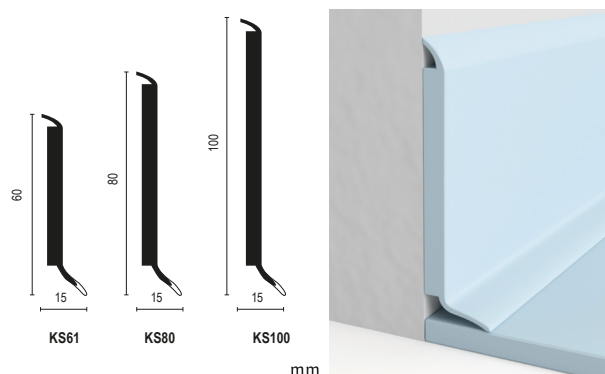

### DESCRIPTION

PVC semi-rigid skirting for decorative use with upper and lower soft lips.  
Can be used on smooth surface.

#### Key features:

- Very wide color palette coordinated with Tarkett floor coverings.
- Easy installation thanks to its semiflexible structure.
- Easy cleaning and maintenance.
- Available in 3 heights: 6cm / 8cm / 10 cm

### TECHNICAL INFORMATION

Product	KS61	KS80	KS100
Size (mm)	2500 length x 15 width x 60 height	2500 length x 15 width x 80 height	2500 length x 15 width x 100 height
Unit weight (g)	0,504	0,504	0,740